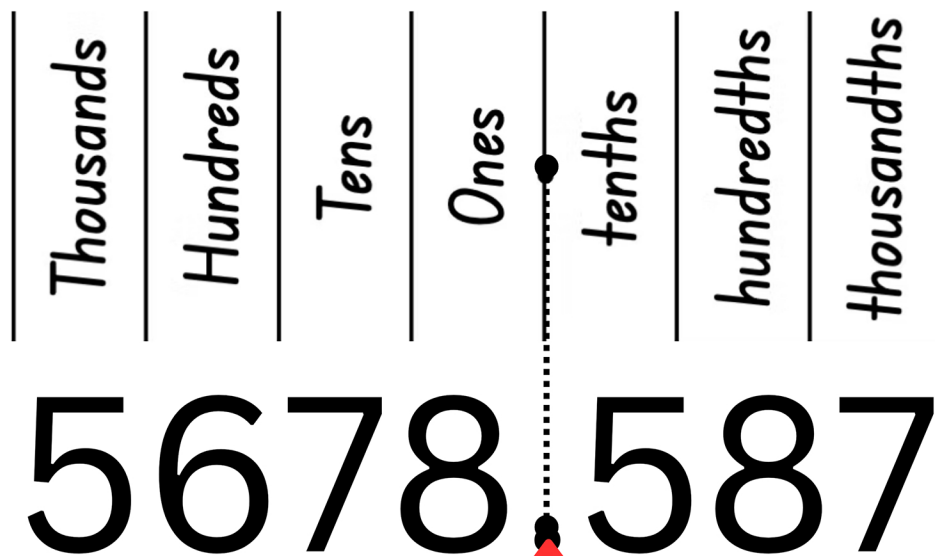

DECIMAL PLACE VALUES

Decimal Place Value Chart

DECIMAL POINT

The place values are counted from the decimal point.

Going to the left, they are units, tens, hundreds, thousands, ten thousands, hundred thousands and so on.

Going to the right, they are tenths, hundredths, thousandths, ten thousandths, hundred thousandths and so on.